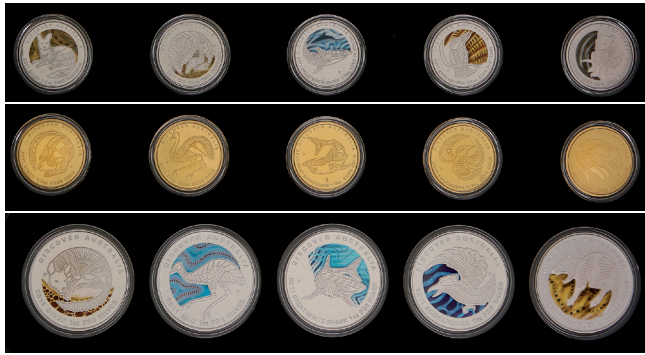

1606*
Elizabeth II, Perth Mint, proof fifteen coin set, 2011, Discover Australia series, containing five proof one ounce fine silver dollars; five proof fine gold half ounce fifty dollars; five proof .9995 fine platinum half ounce fifty dollars, each coin depicting an Australian animal in the style of Aboriginal Art. *In cases (3) of issue, FDC.* (15 coins)

$10,000